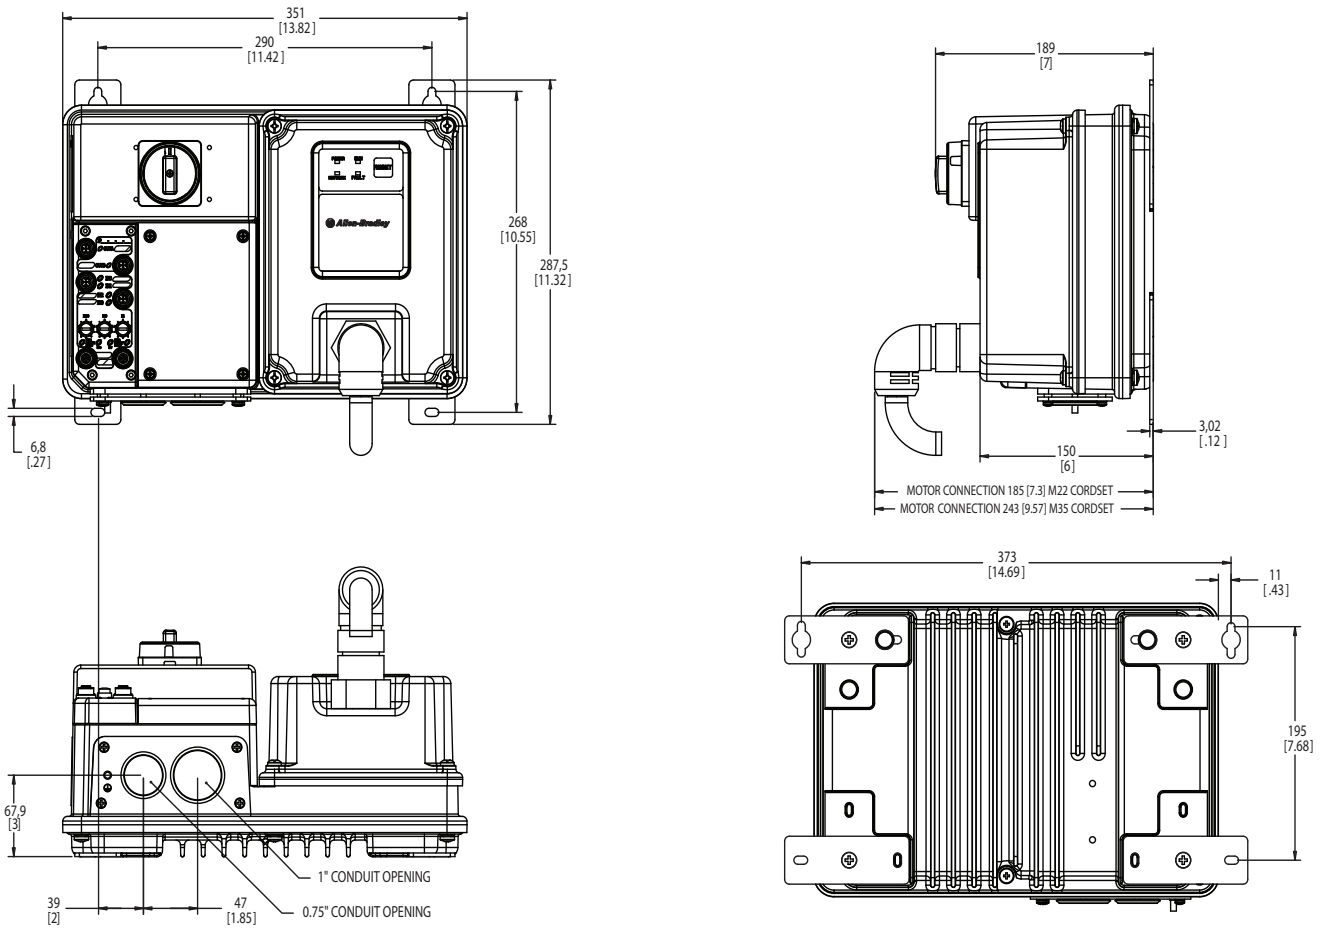

## Dimensions

Dimensions are shown in millimeters (inches). Dimensions are not intended to be used for manufacturing purposes. All dimensions are subject to change.

### Conduit Gland Entrance Bulletin 280E/281E

Figure 10 - Dimensions for Bulletin 280E/281E

## ArmorConnect® Gland Connectivity Bulletin 280E/281E

**Figure 12 - Dimensions for Bulletin 280E/281E**